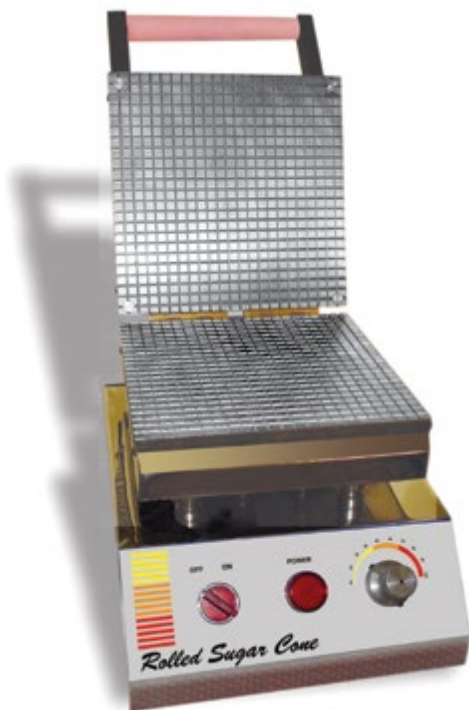

Rolled Sugar Cone Machine - 102

Customised Design Services

We could offer you an extended range of new designs for each season

2015 Collection is detailed below

Special Features

- ❖ Thermostat with Digital Sensor
- ❖ Digital Timer with Buzzer
- ❖ Digital Temperature Controller