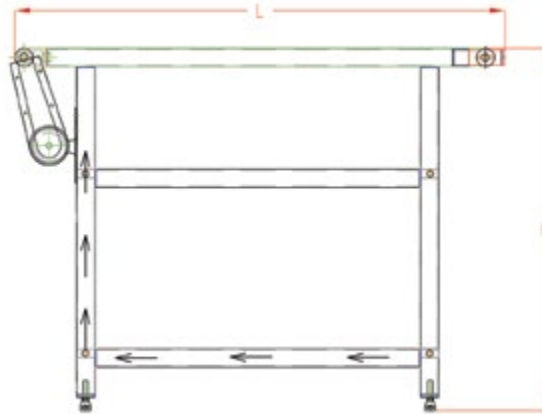

Wafer Turning Device Series - WTD

Representation

Utility:

Changing the direction of wafer book online from (l) to (w) or vice versa.

Better by Design...

Wafer Turning Device - WTD Series

In large scale production when wafer machines installed in an existing production area, or to an existing production line, a new layout is sometimes required in which the length and breadth of the wafer can be inter changed to facilitate the orientation of the wafer sheet correctly for the next process.

For maintaining hygiene the parts in contact with the product are made of stainless steel. The machine can be provided with the waste collecting bins below the conveyors.

The carrier brackets, guide plates, and all other components of the unit coming into contact with the product are fabricated from stainless steel. Wear-resistant plastic rails are used to guide the carrier chain. The cooler is fabricated from modular components thus allowing the length, width and carrying capacity to be varied easily and as required.

TYPE	SIZE IN (in mm)	SIZE OUT (in mm)	
Type 1 - 1	460 IN - 290 OUT	Type 1 - 2	290 IN - 460 OUT
Type 2 - 1	370 IN - 270 OUT	Type 2 - 2	270 IN - 370 OUT
Type 3 - 1	500 IN - 350 OUT	Type 3 - 2	350 IN - 500 OUT

Technical Details

Dimensions (in mm) - (will vary from order to order)	
Length	1650 mm
Width	620 mm
Height	1200 mm
Connected Load (in Kw)	0.75
Connected Load (Kw)	0.5
Gross weight (in Kgs)(apprx)	NA
Shipping Volume (CBM)	1